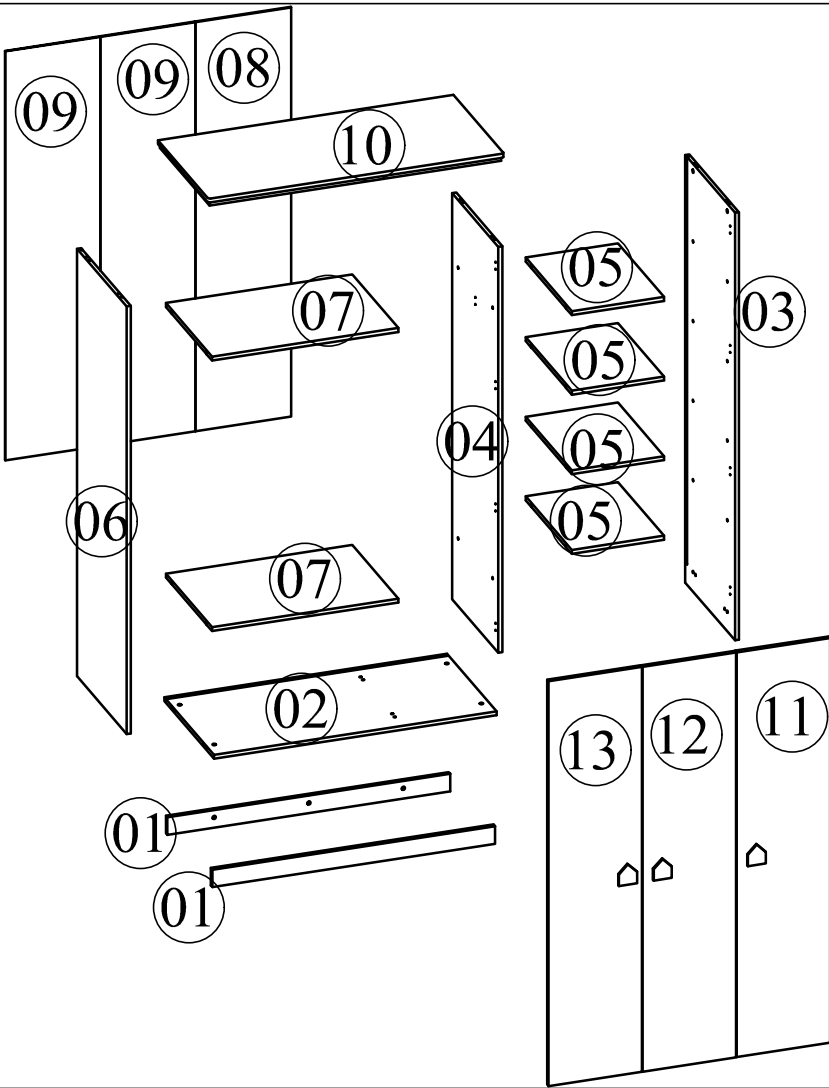

GARDEN WARDROBE

INSTALLATION MUST BE DONE WITH 2 PERSONS.

TOOLS REQUIRED

X-01  18 x	X-02  18 x	X-03  12 x	X-04  12 x
X-05  24 x	X-06  2 x	X-07  8 x	X-08  4 x
X-09  12 x	X-10  55 x (3,5x18)	X-11  15 x (3,5*25)	X-12  10 x
X-13  3 x	X-14  3 x (3,5*30)	X-15  1 x	X-16
X-17	X-18	X-19	X-20

(ATTENTION !)

- X-07
- X-10
- X-09

- X-13
- X-14

- X-08
- X-10
- X-09

- X-10
- X-15